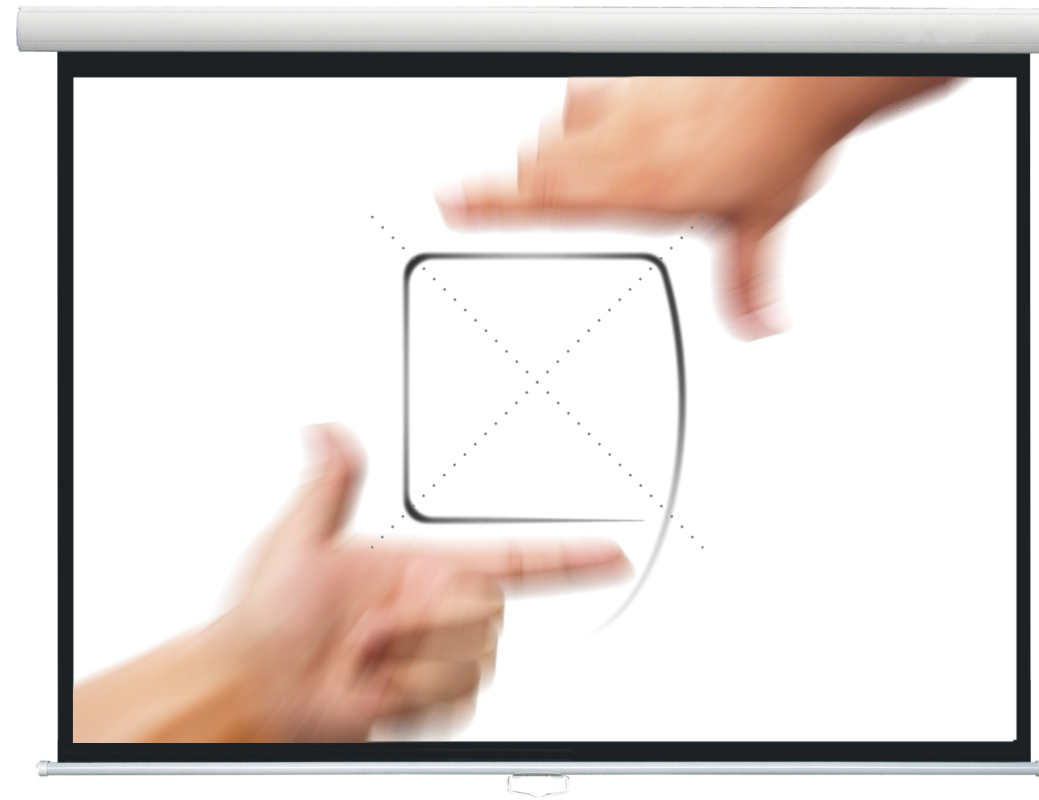

Suprema Feniks screen

Suprema Feniks screen

Specifications

Manual Pull-Down Screen (Small Size Case)

Format	4:3				16:9				1:1			
Modle	FA-S72	FA-S84	FA-S100	FA-S120	FA-S77	FA-S80	FA-S92	FA-S100	FA-S60	FA-S70	FA-S72	FA-S84
Specification(in)	72	84	100	120	77	80	92	100	60x60	70x70	72x72	84x84
Viewing Area WxH	1460x1100	1710x1280	2030x1520	2340x1755	1704x958	1780x1000	2030x1145	2214x1245	1520x1520	1780x1780	1830x1830	2030x2030
	in 57-13/32x43-5/16	67-5/16x50-13/32	80x59-7/8	92-1/8x69-1/16	67-3/32x37-23/32	70-1/16x39-3/8	79-7/8x45	87-3/16x49	59-27/32x59-27/32	70-1/16x70-1/16	72-1/16x72-1/16	79-7/8x79-7/8
L total length	mm 1579	1859	2199	2503	1833	1895	2199	2383	1645	1895	1949	2199
	in 62-5/32	73-3/16	86-9/16	98-11/16	72-5/32	74-5/8	86-9/16	93-13/16	64-25/32	74-39/64	76-47/64	86-37/64
A size	mm 1340	1520	1770	2005	1830	1830	1830	1830	1760	2020	2070	2330
	in 52-3/4	59-27/32	69-11/16	78-15/16	72-1/16	72-1/16	72-1/16	72-1/16	69-9/32	79-1/2	81-1/2	91-3/4
P size	mm 1533	1813	2153	2457	1787	1849	2153	2337	1599	1849	1903	2153
	in 60-5/16	71-3/8	84-3/4	96-3/4	70-11/32	72-7/8	84-3/4	92	62-7/8	72-7/8	74-7/8	84-3/4
C size	mm 300	300	400	400	300	300	400	400	200	200	200	200
	in 11-13/16	11-13/16	15-3/4	15-3/4	11-13/16	11-13/16	15-3/4	15-3/4	7-3/4	7-3/4	7-3/4	7-3/4
B1 size	mm 25	40	50	47	30	23	50	50	28	23	28	50
	in 1	1-9/16	1-31/32	1-27/32	1-3/16	29/32	1-31/32	1-31/32	1-7/64	29/32	1-1/8	1-31/32
B3 size	mm 80	80	80	80	700	650	450	350	80	80	80	80
	in 3-5/32	3-5/32	3-5/32	3-5/32	27-9/16	25-19/32	17-23/32	13-25/32	3-5/32	3-5/32	3-5/32	3-5/32
B2 size	mm 35	35	45	45	35	35	45	45	35	35	35	45
	in 1-3/8	1-3/8	1-3/4	1-3/4	1-3/8	1-3/8	1-25/32	1-25/32	1-3/8	1-3/8	1-3/8	1-3/4
Packaging LxWxH	mm 1669	1949	2289	2593	1923	1985	2289	2473	1735	1985	2039	2289
	in 65-23/32x	76-3/4x	90-1/8x	102-3/32x	75-23/32x	78-5/32x	90-7/64x	97-23/64x	68-19/64x	78-5/32x	80-9/32x	90-1/8x
	5-31/32x5-3/4	5-31/32x5-3/4	5-31/32x5-3/4	5-31/32x5-3/4	5-31/32x5-3/4	5-31/32x5-3/4	5-31/32x5-3/4	5-31/32x5-3/4	5-31/32x5-3/4	5-31/32x5-3/4	5-31/32x5-3/4	5-31/32x5-3/4
Net Weight (Kg)	6.8	8.0	9.56	11.0	8.2	8.4	9.6	10.4	7.4	8.6	8.8	10.1
Gross Weight (Kg)	8.3	9.7	11.52	13.2	9.9	10.2	11.6	12.5	8.9	10.3	10.6	12.6
Optional Screen Fabrics												
WM5	✓	✓	✓	✓	✓	✓	✓	✓	✓	✓	✓	✓
WM7	✓	✓	✓	✓	✓	✓	✓	✓	✓	✓	✓	✓
GM5	✓	✓	✓	✓	✓	✓	✓	✓	✓	✓	✓	✓
GB8	✓	✓	✓	✓	✓	✓	✓	✓	✓	✓	✓	✓

Manual Pull-Down Screen (Middle Size Case)