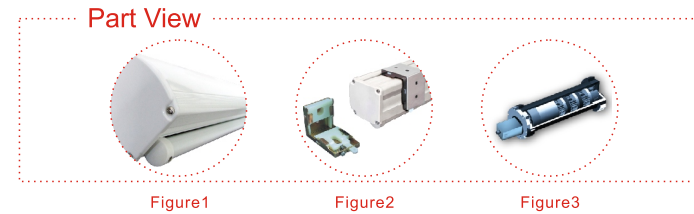

Product features >>

- **Trendy and Elegant (Figure 1)**
  The aluminum alloy casing is simple and stylish.
- **Easy Installation (Figure 2)**
  The installation is easy and user-friendly. The versatile design gives the user the choice of either a ceiling installation or wall mount. Once installed, it remains secure and safe.
- **Location**
  it is suited for various venues such as education facilities, home theatres, boardrooms, or other entertainment sites.

Instructions

1. Please take off the tape trips from the bottom of screen.
2. Pull down and hold for 3 seconds, to lock screen in desired position.
3. Pull down a little and release the screen, the screen will return back to the case in an even pace.