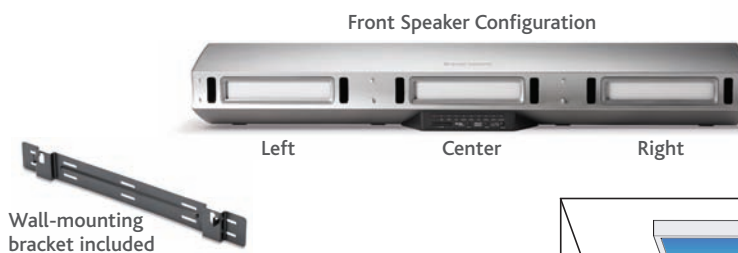

POWERED THEATER PT7031

Nothing could be simpler. Or more impressive. The PT7031 replaces a traditional A/V receiver and separate speakers with one beautiful cabinet that sits on any flat surface or mounts directly to the wall beneath your flat-screen TV. But don't let the simplicity fool you.

This is true Dolby® and DTS® multichannel surround sound – made possible by NXT flat-panel technology that reflects sound from your side walls to the back of the room to completely immerse you in the theater experience.

PT7031 Dimensions
Front Speaker – 40" x 6.75" x 6" (WxDxH)