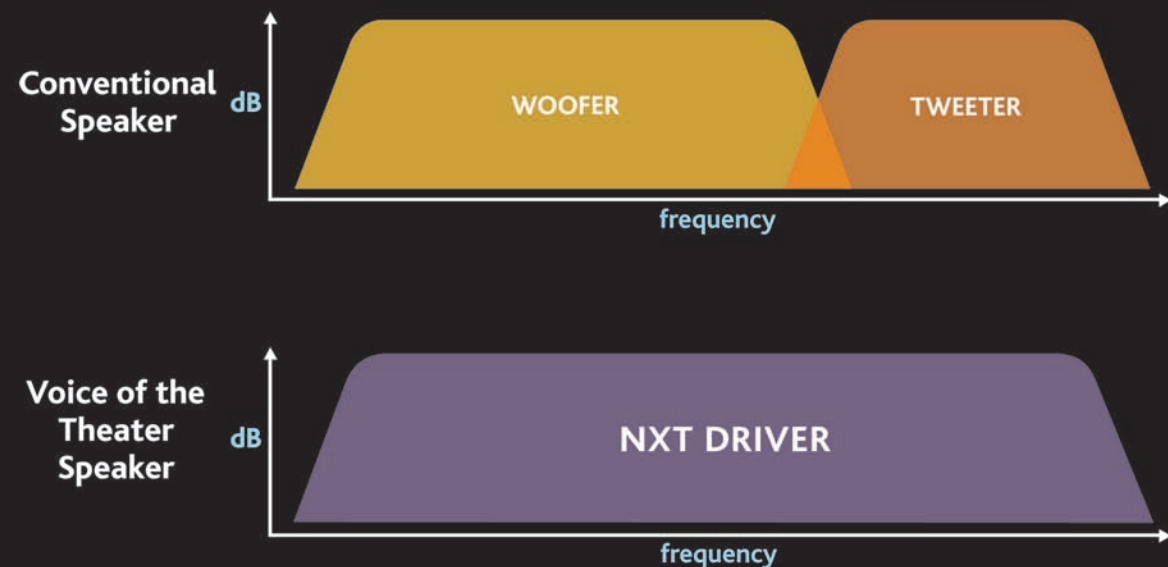

NXT Digital Technology Frequency Response

The NXT driver's frequency response is much wider than that of a conventional driver. In addition, as this solution does not require the crossover network associated with conventional drivers, there's no degradation to the signal path. The result is natural, unadulterated sound – delivered just as the director intended.

Conventional, cone-shaped drivers push the sound directionally outward from the cone. That means you need several speakers located strategically around the room to provide an optimum surround sound experience. In addition, the cone itself requires a relatively deep cabinet that makes all those speakers hard to locate unobtrusively.

In contrast, the PT7031 and PT8051 use counter-balanced, flat-panel drivers that operate over a wide range of bending modes – the same principle of physics that makes acoustical instruments work. It's called NXT Digital technology, and it allows full-frequency response that is much wider than a conventional driver's – filling the room with clear, super-realistic highs over a full, rich bass. The result is true surround sound ambience with a simple, elegant speaker system that's flat, sleek, understated – simply beautiful.