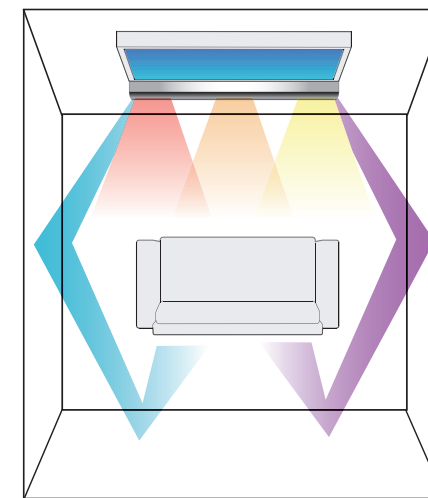

One Speaker = A Roomful of Sound

POWERED THEATER PT7031

Nothing could be simpler. Or more impressive. The PT7031 replaces a traditional A/V receiver and separate speakers with one beautiful cabinet that sits on any flat surface or mounts directly to the wall beneath your flat-screen TV. But don't let the simplicity fool you.

This is true Dolby® and DTS® multichannel surround sound – made possible by NXT flat-panel technology that reflects sound from your side walls to the back of the room to completely immerse you in the theater experience.

PT7031 Dimensions
Front Speaker – 40" x 6.75" x 6" (WxDxH)

The PT7031 features:

- True 5.1 surround sound from a single speaker designed to complement any décor
- Easy operation, with one sleek system that replaces cumbersome A/V receivers and multiple speakers
- Flexible placement, perfect for any flat surface or mounted on the wall below your TV (bracket included)
- Three unique flat-panel drivers combine to deliver left, center and right channel information along with surround effects. All mounted in a single, slim-profile cabinet, providing surround sound big enough to match your big-screen TV
- Enhanced connectivity, with three digital and three analog inputs to handle all your entertainment sources
- The highest quality construction, with an anodized aluminum cabinet for strength, durability and – best of all – good looks that you've never seen in a speaker before

The PT7031 powered theater system shown with 42" plasma video display