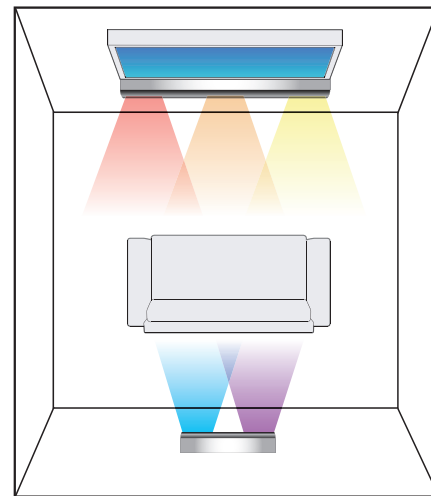

WIRELESS THEATER PT8051

Rear Speaker

The PT8051 provides 125 watts of commanding power. You get a beautiful front speaker – housed in a tough, anodized aluminum cabinet – that looks beautiful on any flat surface or mounted on the wall beneath your flat-screen TV. You also get a matching, wireless rear speaker for impressive, room-filling sound as well as surprising flexibility for controlling how the sound is directed.

Front Speaker Configuration

Left

Center

Right

Wall-mounting brackets included

The PT8051 features:

- True 5.1 surround sound from just two speakers, designed to complement any décor
- Wireless rear surround speaker uses proven 2.4 GHz technology
- Easy operation, with one sleek system that replaces cumbersome A/V receivers and multiple speakers
- Flexible placement, perfect for any flat surface or mounted on the wall (brackets included)
- Three 8 x 1 1/2 inch flat-panel drivers in the front speaker and dual 4 x 1 1/2 inch drivers in the rear provide true theater sound quality in two slim-profile, "barely there" cabinets
- Enhanced connectivity, with three digital and three analog inputs to handle all your entertainment sources
- The highest quality construction, with anodized aluminum cabinets for strength, durability and – best of all – good looks that other speakers can't claim

This is true Dolby® and DTS® multichannel surround sound – made possible by NXT flat-panel technology that reflects sound from your side walls to the back of the room to completely immerse you in the theater experience.