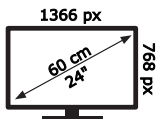

ENERG

FINLUX

24FHG5520

16 kWh/1000h

ABCDEF **G**

28 kWh/1000h

50696915