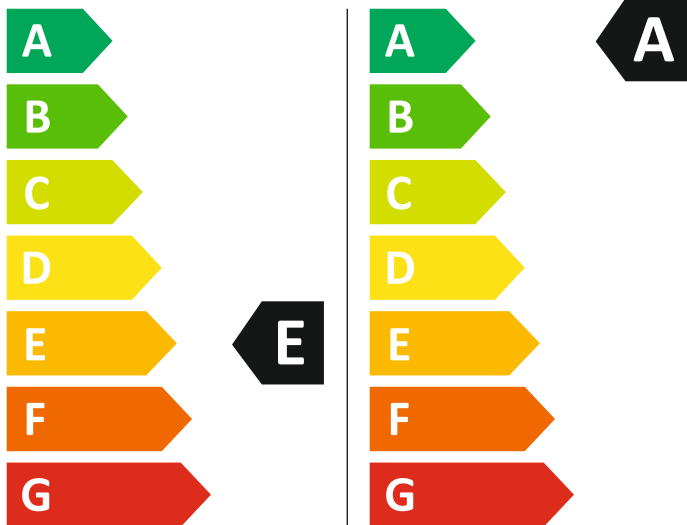

## AWDBIC7514ELiStO

326 kWh/100

45 kWh/100

5,0 kg

7,0 kg

80 L

45 L

9:00