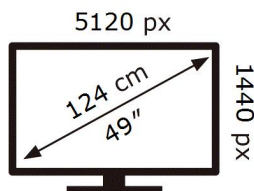

ENERG

SAMSUNG

C49RG90SSP

45 kWh/1000h

ABCDEF **G**

HDR

68 kWh/1000h

2019/2013