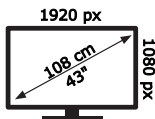

ENERG

TOSHIBA

43LA2363DG

42 kWh/1000h

ABCDEF **G**

60 kWh/1000h

50695093