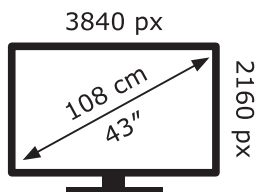

ENERG ⚡

LG Electronics

43UQ751COLF

54 kWh/1000h

ABCDEF**G**

80 kWh/1000h

2019/2013