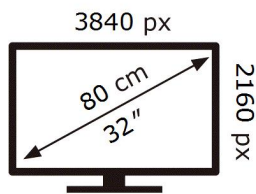

ENERG

SAMSUNG

S32D800EAU

31 kWh/1000h

ABCDEF **G**

57 kWh/1000h

2019/2013