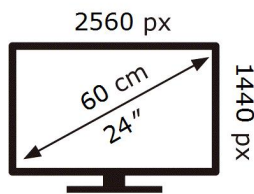

ENERG 

SAMSUNG

S24A600NAU

18 kWh/1000h

ABCDEF **G**

26 kWh/1000h

2019/2013