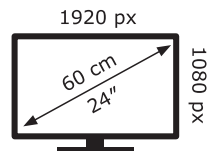

ENERG ⚡

LG Electronics

24GS50F

16 kWh/1000h

2019/2013