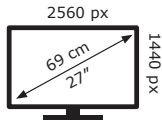

GIGABYTE

G27Q

28 kWh/1000h

ABCDEF **G**
HDR
44 kWh/1000h

2019/2013