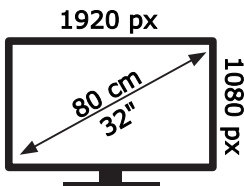

ENERG

TOSHIBA

32QV2F63DG

26 kWh/1000h

ABCDEF **G**

45 kWh/1000h

50731638

2019/2013