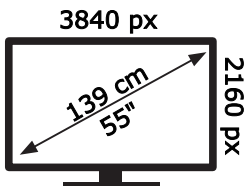

ENERG

TOSHIBA

55UL3363DG

77 kWh/1000h

ABCDEF **G**

123 kWh/1000h

50665219

2019/2013