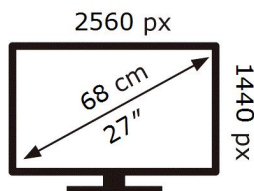

ENERG

SAMSUNG

S27D600EAU

18 kWh/1000h

ABCDEF **G**

30 kWh/1000h

2019/2013