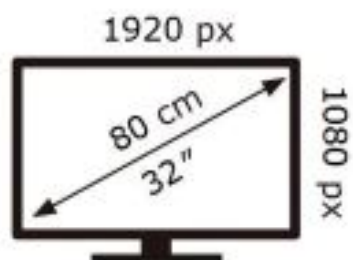

ENERG

SAMSUNG

HG32T5300EE

33 kWh/1000h

ABCDEF **G**

55 kWh/1000h

2019/2013