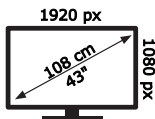

ENERG

TOSHIBA

43LV2E63DG

42 kWh/1000h

ABCDEF **G**

62 kWh/1000h

50680645